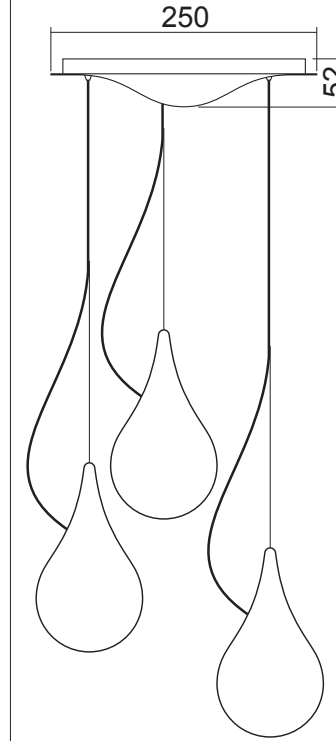

LIQUID_LIGHT Drop_2 xs „single“, Drop_2 xs „3“, Drop_2 xs „5“

Design: Hopf & Wortmann, Büro für Form

>> Pendel / pendant

next® >> www.next.design

Technische Angaben / Technical specification:

Material: PE, ABS, Alu
Farbe / Colour: weiß, chrom / white, chrome

Drop_2 xs „single“: 1 Leuchtmittel / lamp

Drop_2 xs „3“: 3 Leuchtmittel / lamps

Drop_2 xs „5“: 5 Leuchtmittel / lamps

Gewicht / weight:

Drop_2 xs „single“: 0,85kg (1 / carton)

Drop_2 xs „3“: 1,7kg (1 / carton)

Drop_2 xs „5“: 2,7kg (1 / carton)

Verpackungsgröße

packing dimension:

Drop_2 xs „single“: 20 x 20 x 29 cm

Drop_2 xs „3“: 32 x 32 x 30 cm

Drop_2 xs „5“: 38 x 38 x 29 cm

LED Treiber eingebaut: 220-240V 50/60Hz

LED driver build in: 220-240V 50/60Hz

Größen / dimensions (mm):

Drop_2 xs „single“:

Einbauversion / recessed version

Drop_2 xs „3“:

Drop_2 xs „5“:

Deckenplatten
mounting plates: