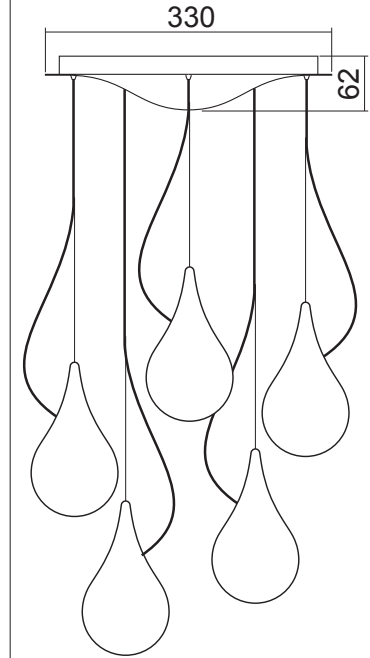

LIQUID_LIGHT Drop_2 xs „single“, Drop_2 xs „3“, Drop_2 xs „5“

Design: Hopf & Wortmann, Büro für Form

>> Pendel / pendant

next® >> www.next.design

Technische Angaben / Technical specification:

Material: PE, ABS, Alu
Farbe / Colour: weiß, chrom / white, chrome

Drop_2 xs „single“: 1 Leuchtmittel / lamp

Drop_2 xs „3“: 3 Leuchtmittel / lamps

Drop_2 xs „5“: 5 Leuchtmittel / lamps

Gewicht / weight:

Drop_2 xs „single“: 0,85kg (1 / carton)

Drop_2 xs „3“: 1,7kg (1 / carton)

Drop_2 xs „5“: 2,7kg (1 / carton)

Verpackungsgröße

packing dimension:

Drop_2 xs „single“: 20 x 20 x 29 cm

Drop_2 xs „3“: 32 x 32 x 30 cm

Drop_2 xs „5“: 38 x 38 x 29 cm

LED Treiber eingebaut: 220-240V 50/60Hz

LED driver build in: 220-240V 50/60Hz

Größen / dimensions (mm):

Drop_2 xs „single“:

Einbauversion / recessed version

Drop_2 xs „3“:

Drop_2 xs „5“:

Deckenplatten
mounting plates: