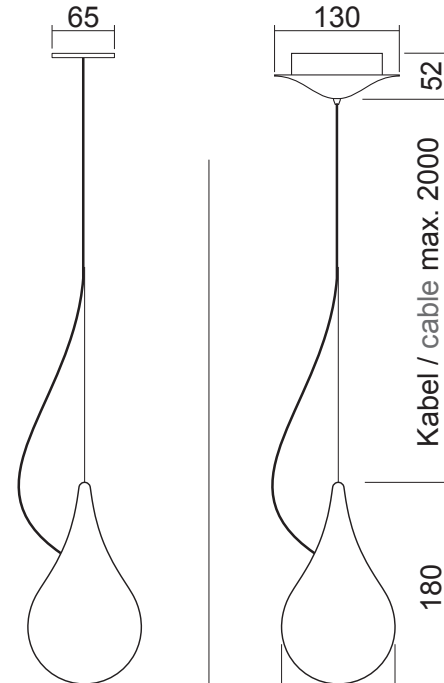

Leuchtmittel / lamp: LED 
Leistung / Power: 3,8W dimmbar/dimmable
Lichtstrom / Lightflux: 365lm

Farbtemperatur
Colour Temperature: 2700K (warm white)

Spannung / Potential: 230V / 12V

Farbwiedergabeindex
Colour rendering index: <90 Ra / CRI

Drop_2 xs „single“: 1 Leuchtmittel / lamp

Drop_2 xs „3“: 3 Leuchtmittel / lamps

Drop_2 xs „5“: 5 Leuchtmittel / lamps

Gewicht / weight:

Drop_2 xs „single“: 0,85kg (1 / carton)

Drop_2 xs „3“: 1,7kg (1 / carton)

Drop_2 xs „5“: 2,7kg (1 / carton)

Verpackungsgröße

packing dimension:

Drop_2 xs „single“: 20 x 20 x 29 cm

Drop_2 xs „3“: 32 x 32 x 30 cm

Drop_2 xs „5“: 38 x 38 x 29 cm

LED Treiber eingebaut: 220-240V 50/60Hz

LED driver build in: 220-240V 50/60Hz

Größen / dimensions (mm):

Drop_2 xs „single“:

Einbauversion / recessed version

Drop_2 xs „3“:

Drop_2 xs „5“:

Deckenplatten
mounting plates: