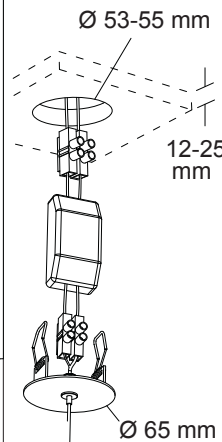

Drop_2 xs „5“: 2,7kg (1 / carton)

Verpackungsgröße

packing dimension:

Drop_2 xs „single“: 20 x 20 x 29 cm

Drop_2 xs „3“: 32 x 32 x 30 cm

Drop_2 xs „5“: 38 x 38 x 29 cm

LED Treiber eingebaut: 220-240V 50/60Hz

LED driver build in: 220-240V 50/60Hz

Größen / dimensions (mm):

Drop_2 xs „single“:

Einbauversion / recessed version

Drop_2 xs „3“:

Drop_2 xs „5“:

Deckenplatten
mounting plates: